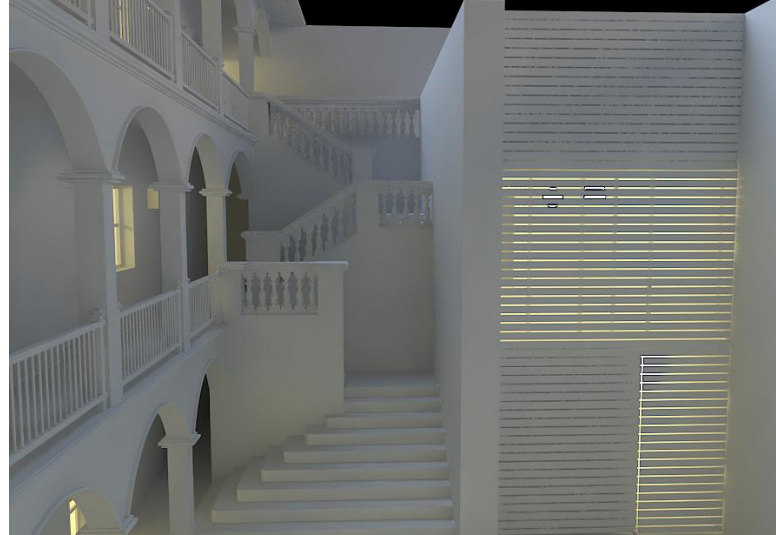

IMÁGENES REFERENCIALES DEL PROYECTO

Hostal Boutique
"Bed & Breakfast
de la Peña"

ARCHITEQUIO
arquitectos

HOSTAL
BOUTIQUE & BREAKFAST
LA PERA

Ashley Bryan
Artisan
Specialty coffee, fresh pastries & French wine at a central urban location with modern amenities.
entrée
Perfect for your celebratory event with complimentary bar and service. Private, intimate, lovely, memorable.
dessert
Welcome to the world of artisan coffee and pastries.
ashleybryan.com

ARCHITEQUIO