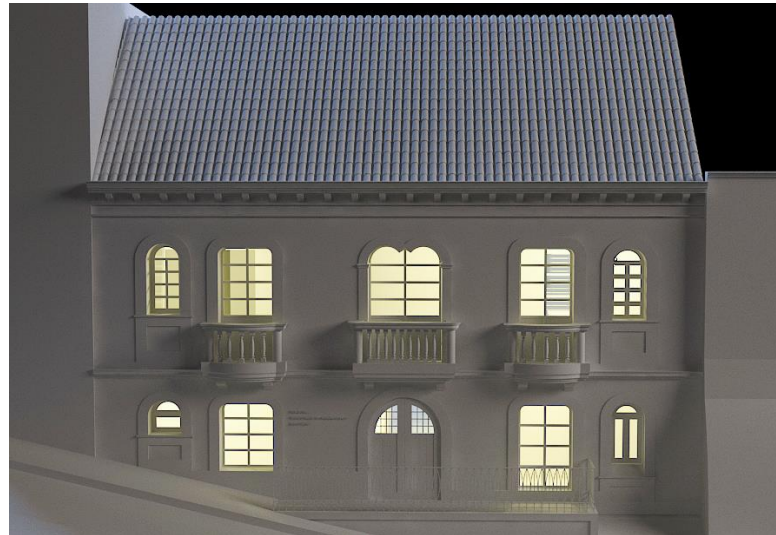

IMÁGENES REFERENCIALES DEL PROYECTO

Hostal Boutique
"Bed & Breakfast
de la Peña"

ARCHITEQUIO
arquitectos

HOSTAL
BOUTIQUE & BREAKFAST
LA PERA

Ashley Bryan
Artisan
Specialty coffee, fresh pastries & French wine at a central urban location with modern amenities.
entrée
Perfect for your celebratory event with complimentary bar and service. Private, intimate, lovely, memorable.
dessert
Welcome to the world of artisan coffee and pastries.
ashleybryan.com

ARCHITEQUIO